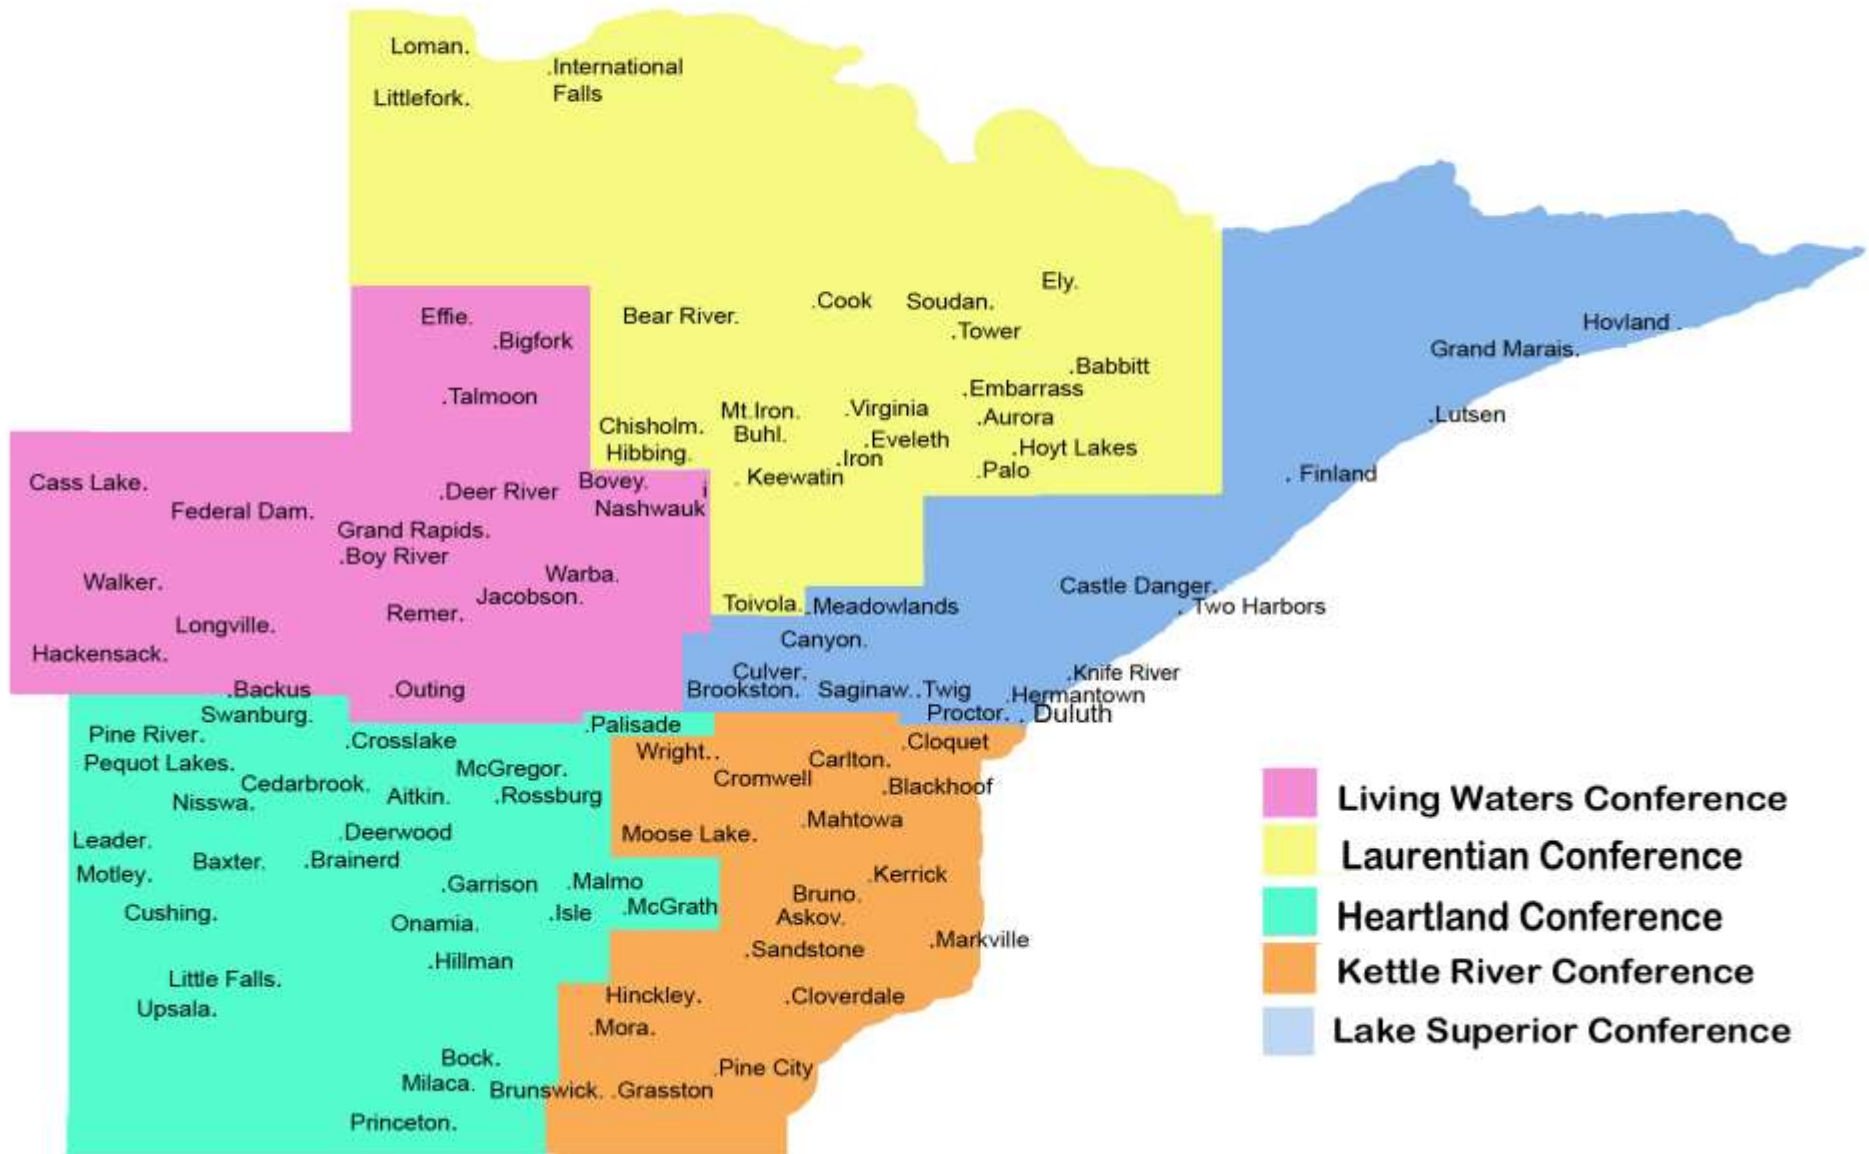

Heartland Conference (36)

- Aitkin
 - Bethlehem
 - First
- Backus
 - Bethlehem
- Baxter
 - Lord of Life
- Bock
 - Emmanuel
- Brainerd
 - Bethel
 - Bethlehem
 - First
 - Trinity
- Cedarbrooke
 - St. Johns
- Crosslake
 - Crosslake
- Cushing
 - Bethany
- Deerwood
 - Salem
- Garrison
 - Light of the Cross
- Hillman
 - Immanuel
- Isle
 - Faith
 - Holden
- Little Falls
 - Bethel
 - First
- Malmö
 - Bethesda
- McGrath
 - Zion
- McGregor
 - Grace
- Milaca
 - Trinity
 - Zion
- Motley (Leader)
 - Swan Valley
- Nisswa
 - Lutheran Church of the Cross
- Onamia
 - Bethany
- Palisade
 - Bethel
- Pequot Lakes
 - Our Savior's

- Sandstone
 - Emmanuel
 - Grace
- Wright
 - Bethlehem
- Laurentian Conference (26)**
- Aurora
 - Our Savior's
- Babbitt
 - Evangelical
- Bear River
 - Bear River
- Buhl
 - First
- Chisholm
 - Faith
- Cook
 - Trinity
- Ely
 - Grace
- Embarrass
 - Hope
- Eveleth
 - United in Christ
- Hibbing
 - First
 - Holy Trinity
 - Our Savior's
- Hoyt Lakes
 - Faith
- International Falls
 - First
 - Zion
- Iron
 - Faith United
- Keewatin
 - Good Shepherd
- Littlefork
 - Littlefork
- Loman
 - Bethany
- Mountain Iron
 - Messiah
- Palo
 - St. Mark's
- Soudan
 - St. Pauls

- Proctor
 - Bethlehem (United)
 - Immanuel (United)
- Saginaw
 - St. John's
- Twig
 - Bethlehem
- Two Harbors
 - Bethlehem
 - Emmanuel
- Living Waters Conference (19)**
- Bigfork
 - Grace
- Bovey
 - Bethel-Trinity
- Boy River
 - Zion
- Cass Lake
 - Trinity
- Deer River
 - Bethany
 - Suomi Evangelical
- Effie
 - Effie-Fredheim
- Federal Dam
 - Federal Dam
- Grand Rapids
 - St. Andrew's
 - Zion
- Hackensack
 - St. Paul's
- Jacobson
 - Carmel
- Longville
 - Salem
- Nashwauk
 - Nashwauk
- Outing
 - Our Savior's
- Remer
 - Bethany
- Talmoon
 - Jesse Lake
- Walker
 - Hope
- Warba
 - Bethel

Cities of the Northeastern Minnesota Synod, ELCA

- Living Waters Conference
- Laurentian Conference
- Heartland Conference
- Kettle River Conference
- Lake Superior Conference